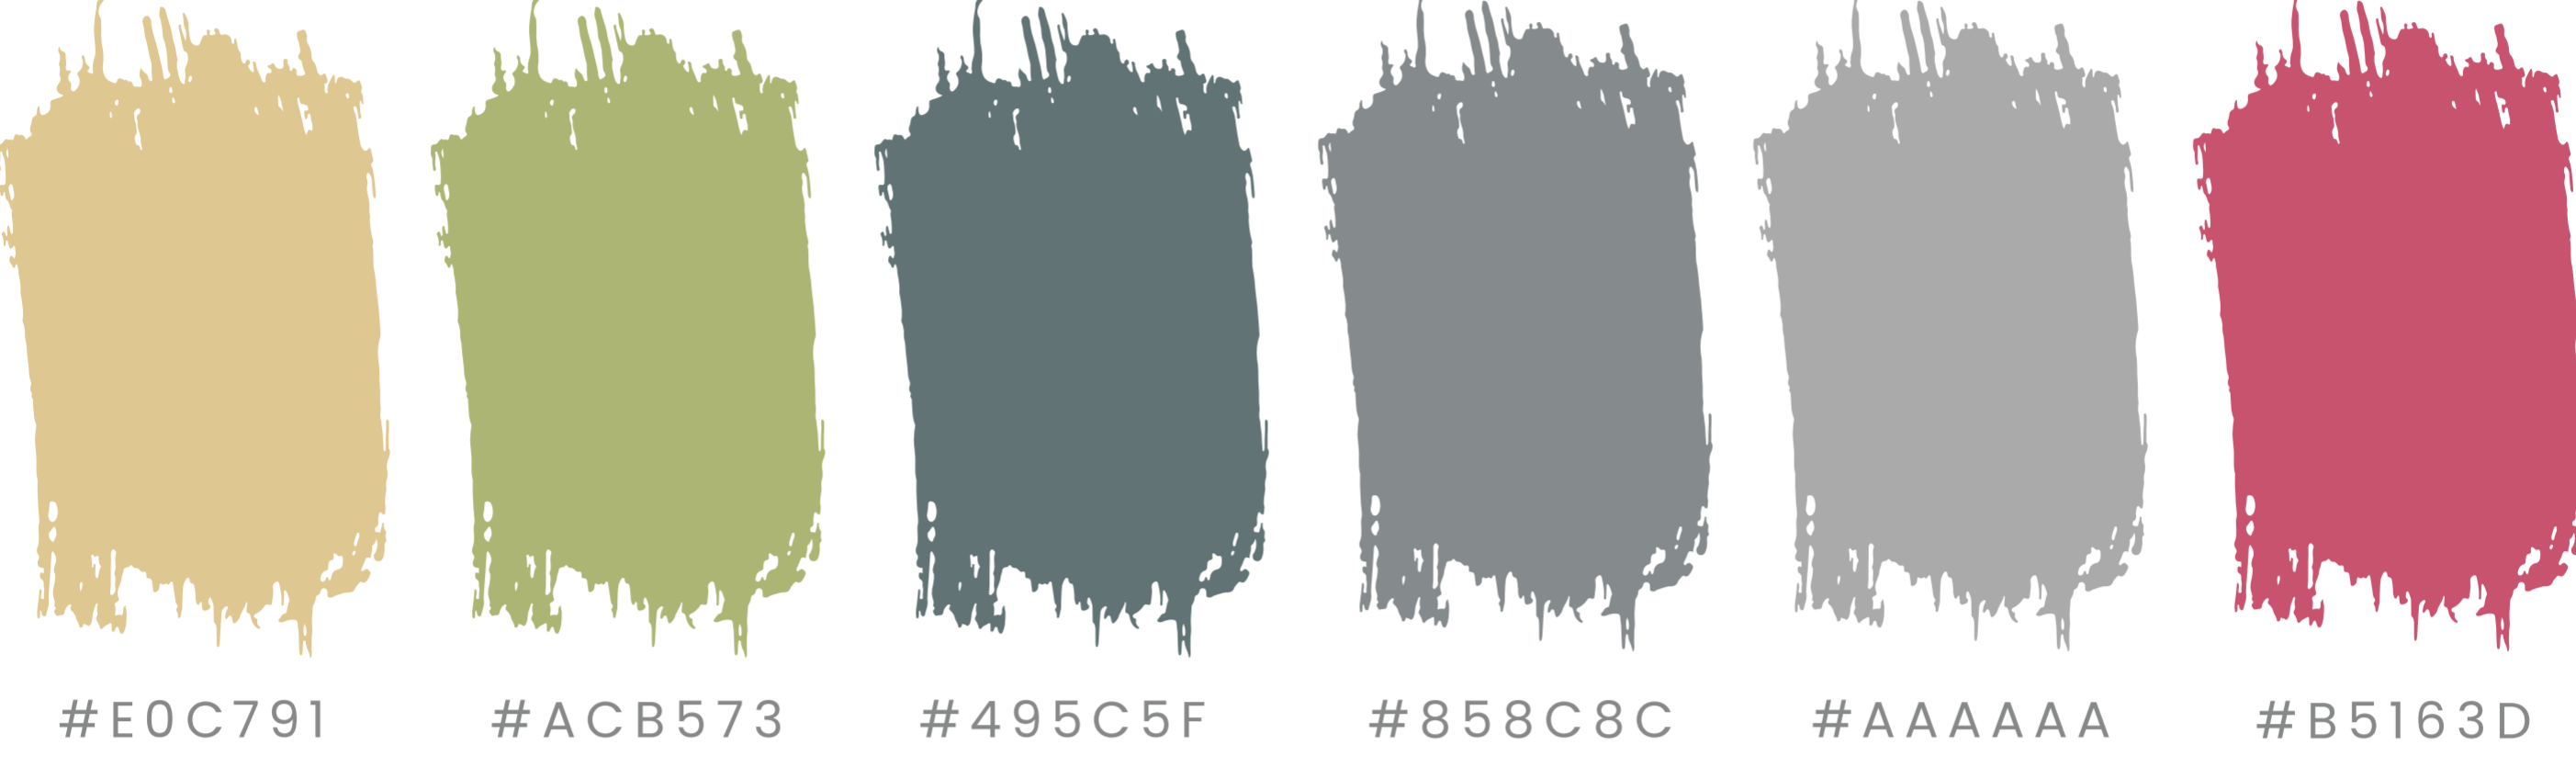

LOGO/COLOR VARIATIONS

BACKGROUND CAN BE CHANGED TO MATCH THE COLOR OF THE CAN.

SUBMARK

CAN VARIAT WITH THE TREND STYLE.

COLORS

KEY VISUALS

PATTERN

TYPO

Bilo light
 abcdefghijklm
 nopqrstuvwxyz
 ABCDEFGHIJKLM
 NOPQRSTUVWXYZ
 1234567890

Mina Regular
 abcdefghijklm
 nopqrstuvwxyz
 ABCDEFGHIJKLM
 NOPQRSTUVWXYZ
 1234567890

INTERIOR SAMPLES

Z. HUSSEIN 2FSA