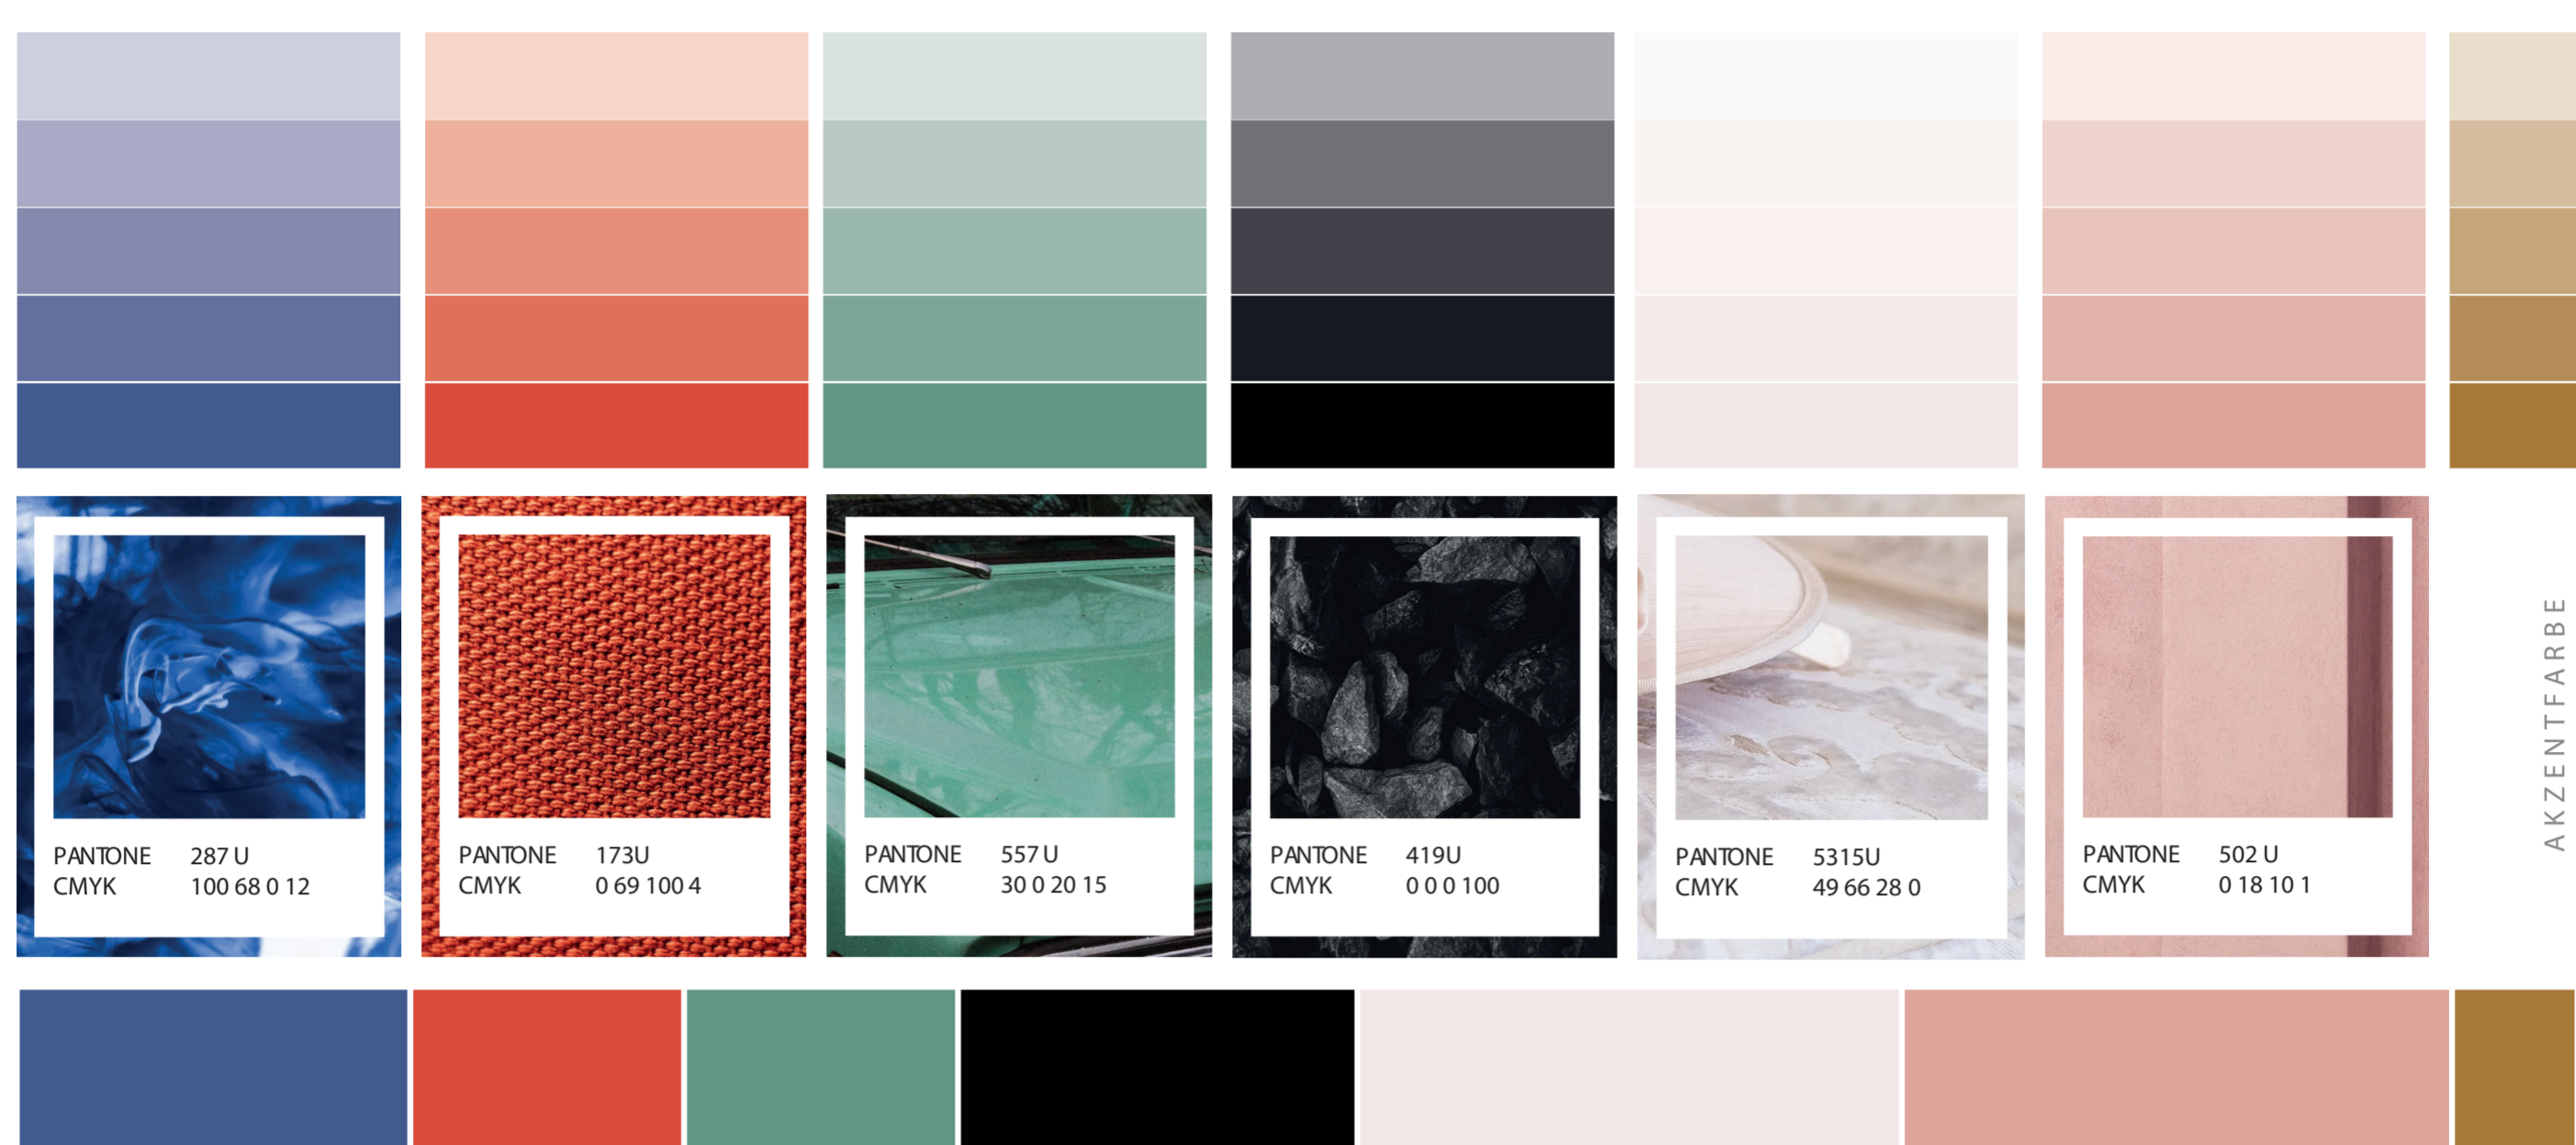

— STUDIO — VERVE

LOGO VARIATION

COLORS

AKZENTFARBE

PATTERN

TYPO

Acumin Variable Concept

Aa Bb Cc Dd Ee Ff Gg Hh Ii Jj Kk Ll Mm
Nn Oo Pp Qq Rr Ss Tt Uu Vv Ww Xx Yy Zz